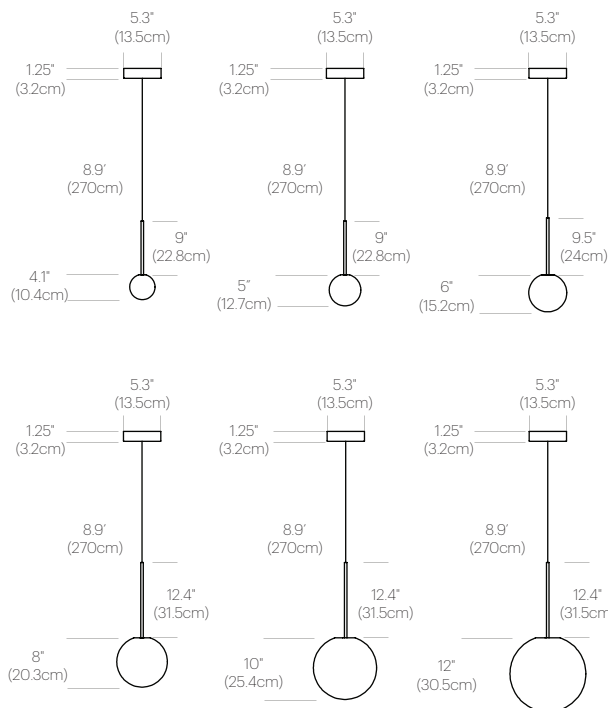

Luminosity: 290Lm (12"), 290Lm (18"), 800Lm (22"), 1625Lm (32")

Luminaire Efficacy: 65 Lumens/Watt (average)

Color Rendition Index: 95 CRI

50K hour lifespan

Cord Length: 8.9' (2.9m) (Field cuttable)

1 year warranty

## PACKAGING WEIGHT AND DIMENSIONS

BOLA SPH 4	2.6LBS	10" X 9" X 8.5"
	1.2KG	25cm X 23cm X 22cm
BOLA SPH 5	3LBS	10" X 9" X 8.5"
	1.4KG	25cm X 23cm X 22cm
BOLA SPH 6	3.5LBS	11.5" X 9" X 10.5"
	1.6KG	29cm X 23cm X 27cm
BOLA SPH 8	5LBS	12" X 12" X 12.25"
	2.28KG	30cm X 30cm X 31cm
BOLA SPH 10	5.5LBS	14" X 14" X 16.5"
	2.5KG	36cm X 36cm X 42cm
BOLA SPH 12	7.2LBS	18" X 18" X 18"
	3.3KG	46cm X 46cm X 46cm

## DIMENSIONS

BOLA SPHERE 4, 5, 6, 8, 10, 12

# DIMENSIONS

BOLA SPHERE 4, 5, 6, 8, 10, 12

BOLA SPHERE CHANDELIER  
5, 6, 8

BOLA SPHERE CHANDELIER  
6, 8, 10

BOLA SPHERE CHANDELIER  
8, 10, 12

BOLA SPHERE CHANDELIER  
5, 6, 8, 10

BOLA SPHERE CHANDELIER  
6, 8, 10, 12